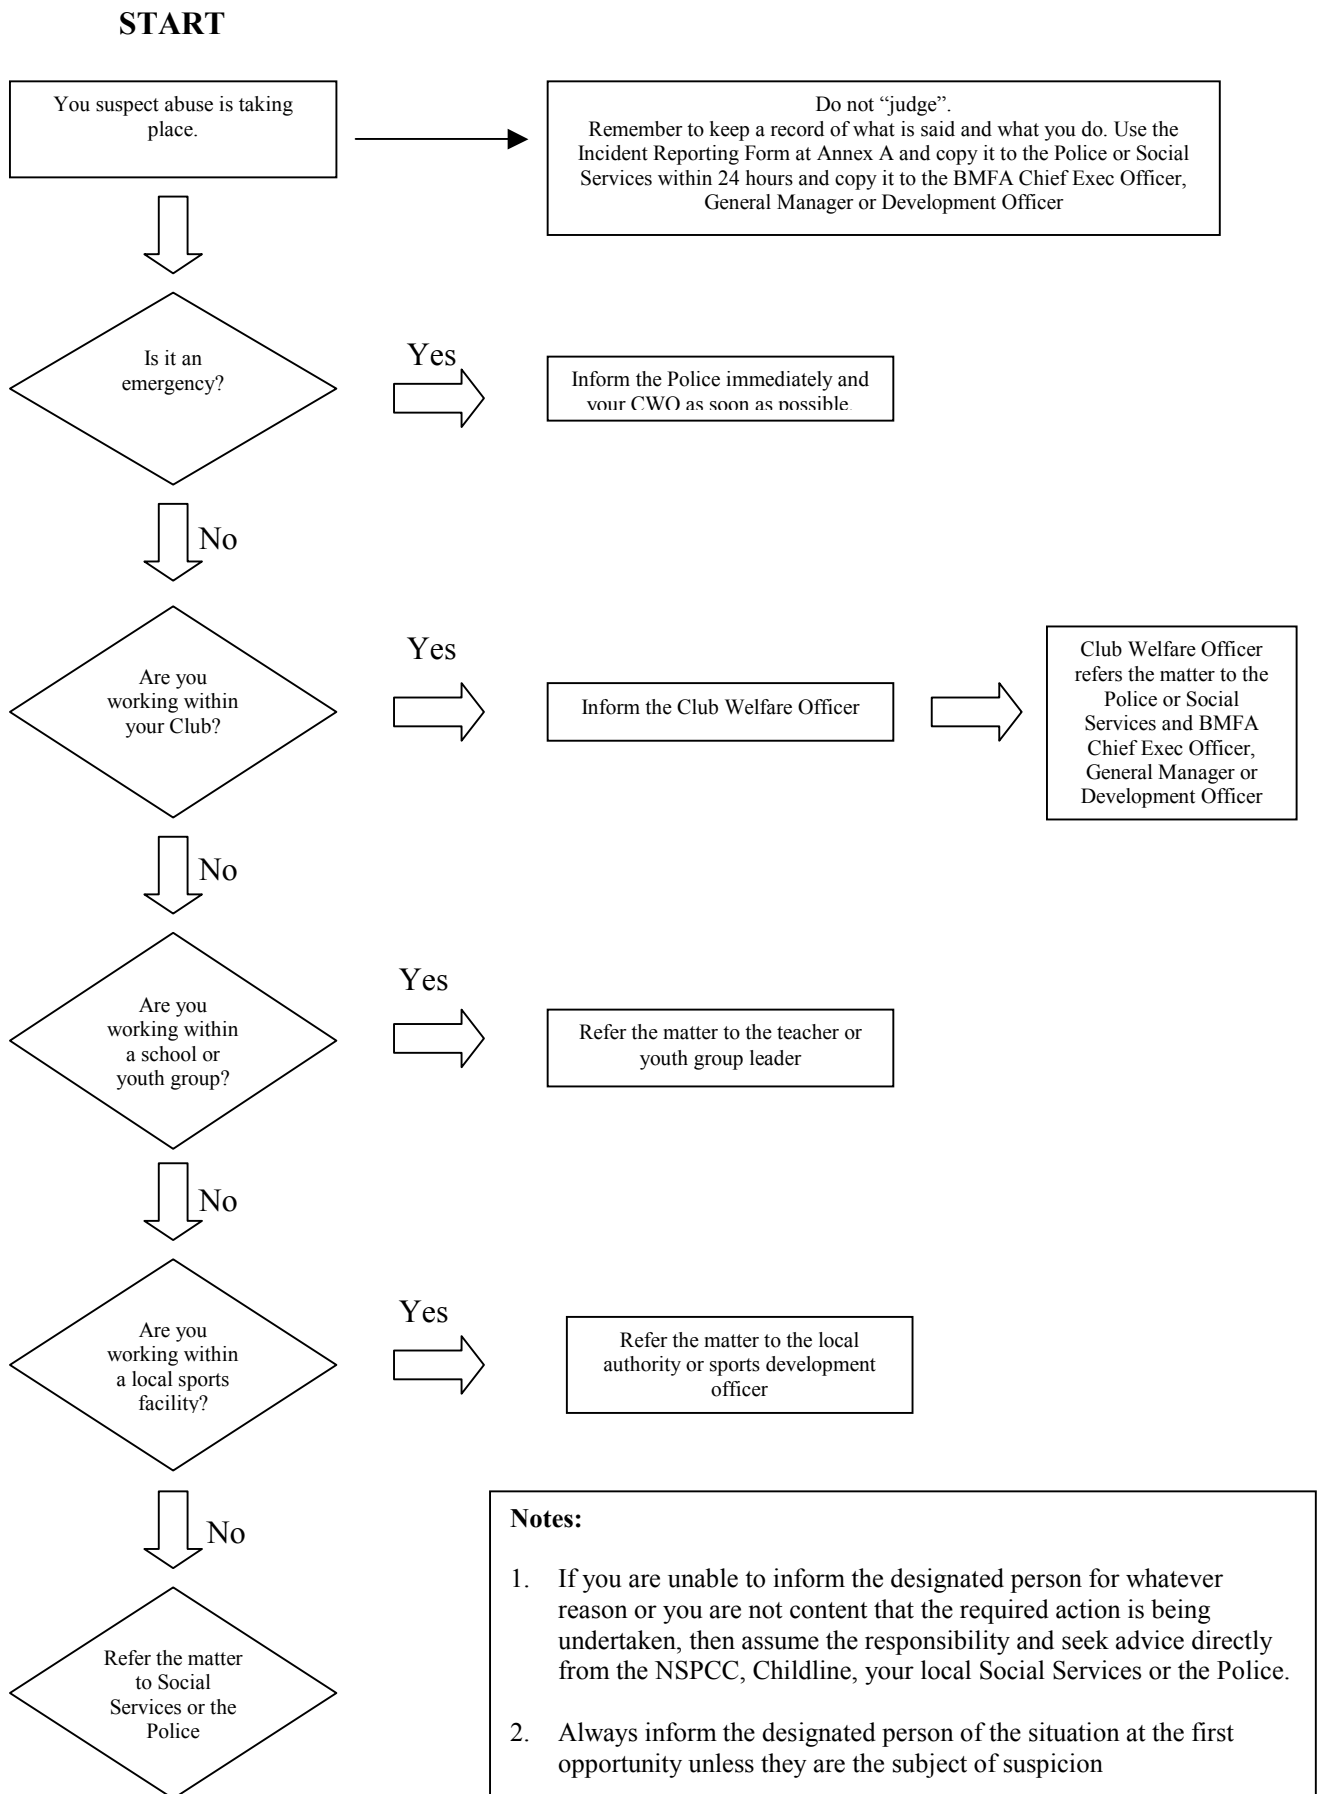

WHAT TO DO IF YOU SUSPECT ABUSE IS TAKING PLACE OUTSIDE OF THE MODEL FLYING ENVIRONMENT

Notes:

1. If you are unable to inform the designated person for whatever reason or you are not content that the required action is being undertaken, then assume the responsibility and seek advice directly from the NSPCC, Childline, your local Social Services or the Police.
2. Always inform the designated person of the situation at the first opportunity unless they are the subject of suspicion